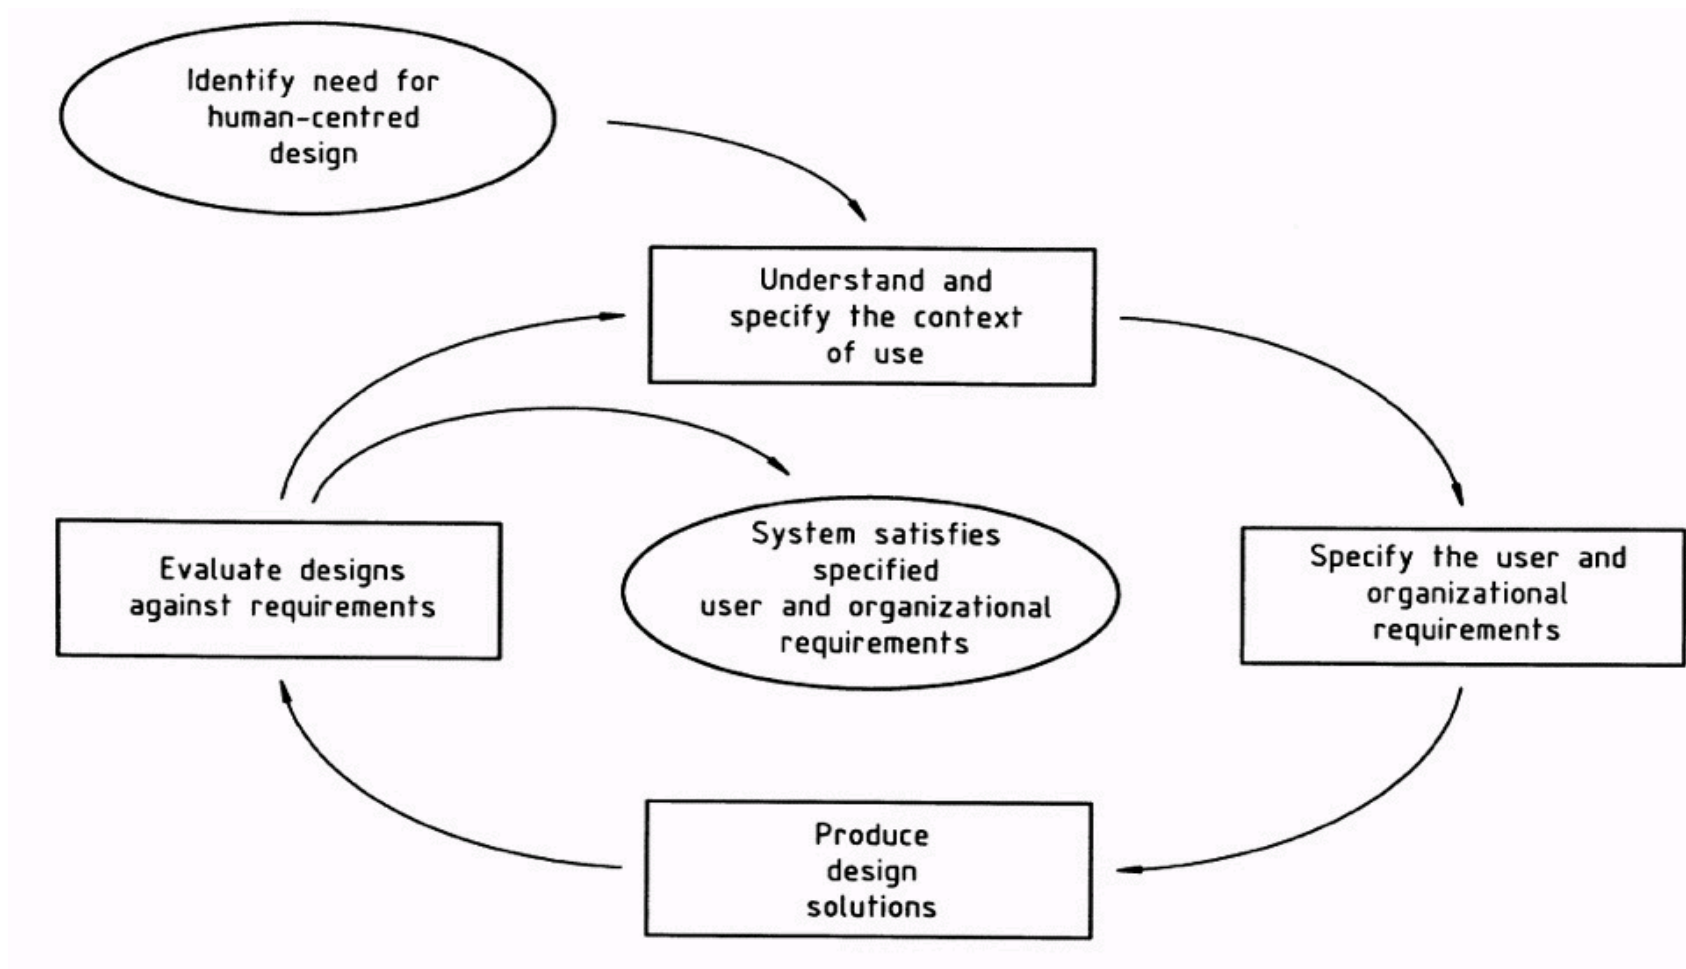

User involvement as key to success for natural HRI with social robots?

Dr. Astrid Weiss
March, 2015

User-Centered Design

ISO/IEC. 13407 Human-Centred Design Processes for Interactive Systems, ISO/IEC 13407: 1999 (E), 1999.

Double Diamond Design

Council, D. (2005). The 'double diamond' design process model. Design Council.

Understand the Context

■ Home

■ Care

■ Public Space

■ Factory

Exemplary Success Story